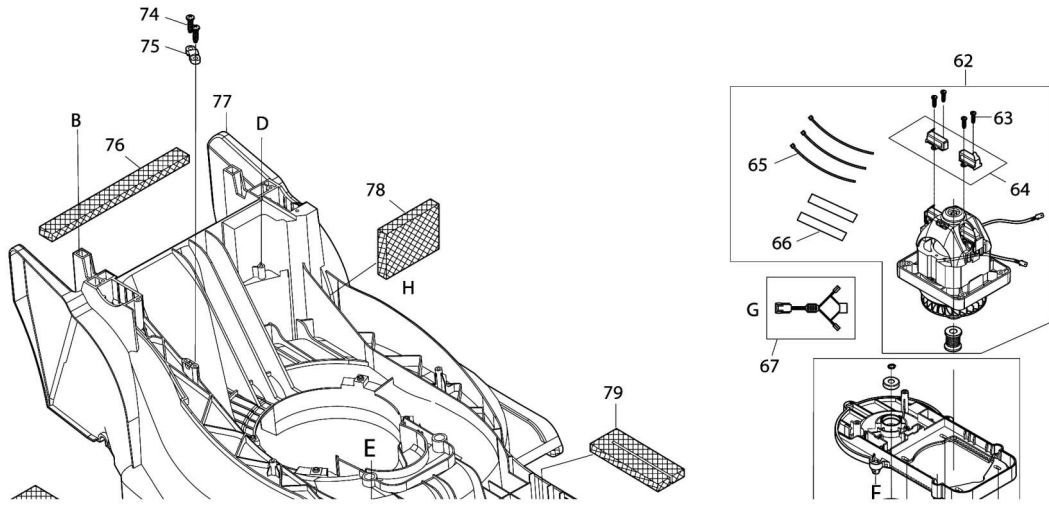

Model No.ELM3720 370MM ELECTRIC LAWN MOWER